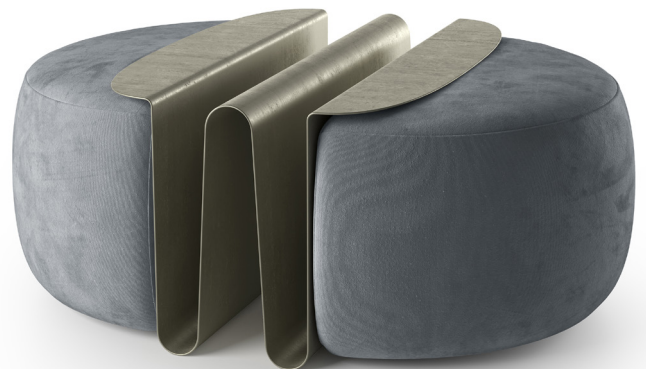

DRAFT IMAGES

■ T845001XNA

■ T845001XNA + CH21 (dining chairs)

■ T845003XNA

■ T845004XNA

■ T845006XNA (magazine rack) + 3201 (pouf vers. 643)

ALL PICTURES SHOWN ARE FOR ILLUSTRATIVE PURPOSE ONLY. ACTUAL PRODUCT MAY VARY DUE TO PRODUCT ENHANCEMENT.

SCHEMATICS

ELLIPTIC FIXED

110cm x 220cm H 75cm
43,31" x 86,61" H 29,53"

MULTIFORM CENTRAL

67cm x 53cm H 41cm
26,38" x 20,87" H 16,14"

ROUND FIXED

138cm x 138cm H 75cm
54,33" x 54,33" H 29,53"

Redondo CENTRAL

100cm x 100cm H 44cm
39,37" x 39,37" H 17,32"

FINISHINGS

Frame finishing

GOLD

Top finishing

GOLD

Stardust

Gold & Glass