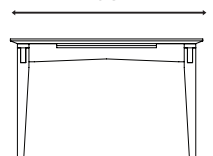

WYMIARY :

160 / 180 / 200 / 220

256 / 276 / 296 / 316

75

90

SWALLOW'S TAIL

© Swallow's Tail Furniture, Olecka 23
Warsaw Poland, www.stfurniture.com
MADE IN POLAND