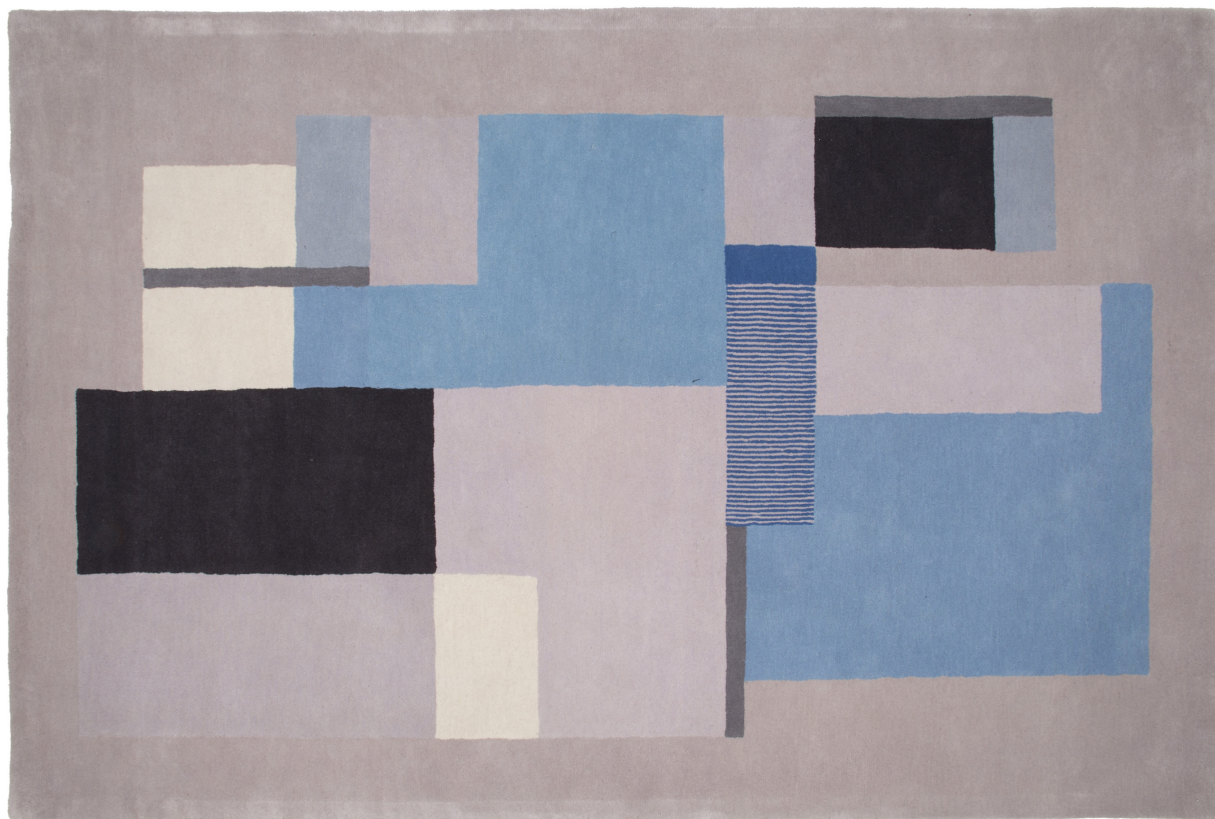

by NATUZZI  
**DIVANI & DIVANI**

■ R87801X

■ R87802X

ALL PICTURES SHOWN ARE FOR ILLUSTRATIVE PURPOSE ONLY. ACTUAL PRODUCT MAY VARY DUE TO PRODUCT ENHANCEMENT.

## SCHEMATICS

---

### RETTANGOLARE

183cm x 274cm  
72,05" x 107,87"

### Colore

BLU

SALVIA

BEIGE

GRIGIO