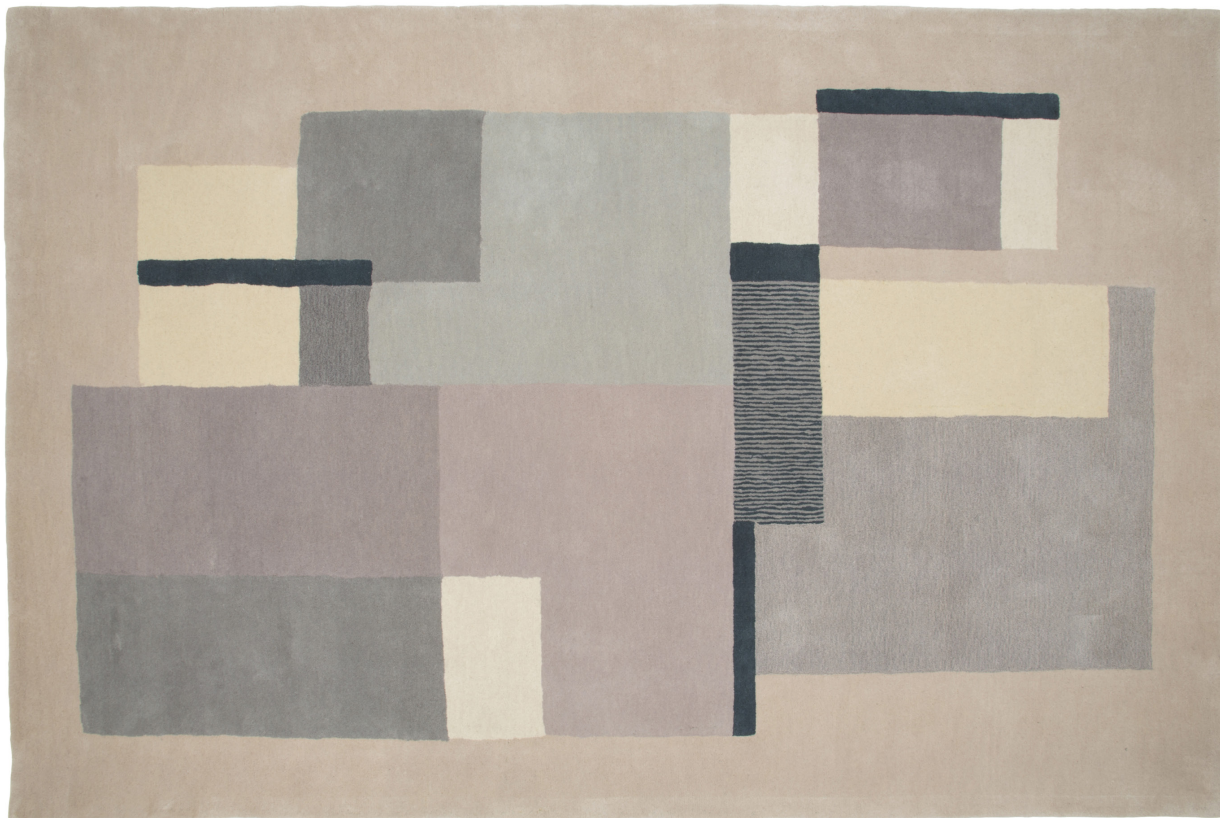

by NATUZZI  
**DIVANI & DIVANI**

■ R87801X

■ R87802X

ALL PICTURES SHOWN ARE FOR ILLUSTRATIVE PURPOSE ONLY. ACTUAL PRODUCT MAY VARY DUE TO PRODUCT ENHANCEMENT.

## SCHEMATICS

---

### RETTANGOLARE

183cm x 274cm  
72,05" x 107,87"

### Colore

BLU

SALVIA

BEIGE

GRIGIO