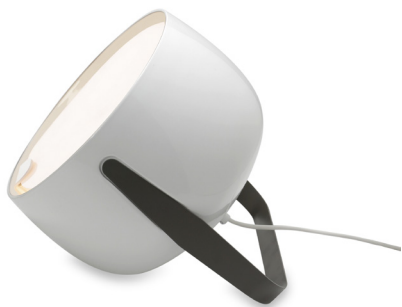

by NATUZZI
DIVANI & DIVANI